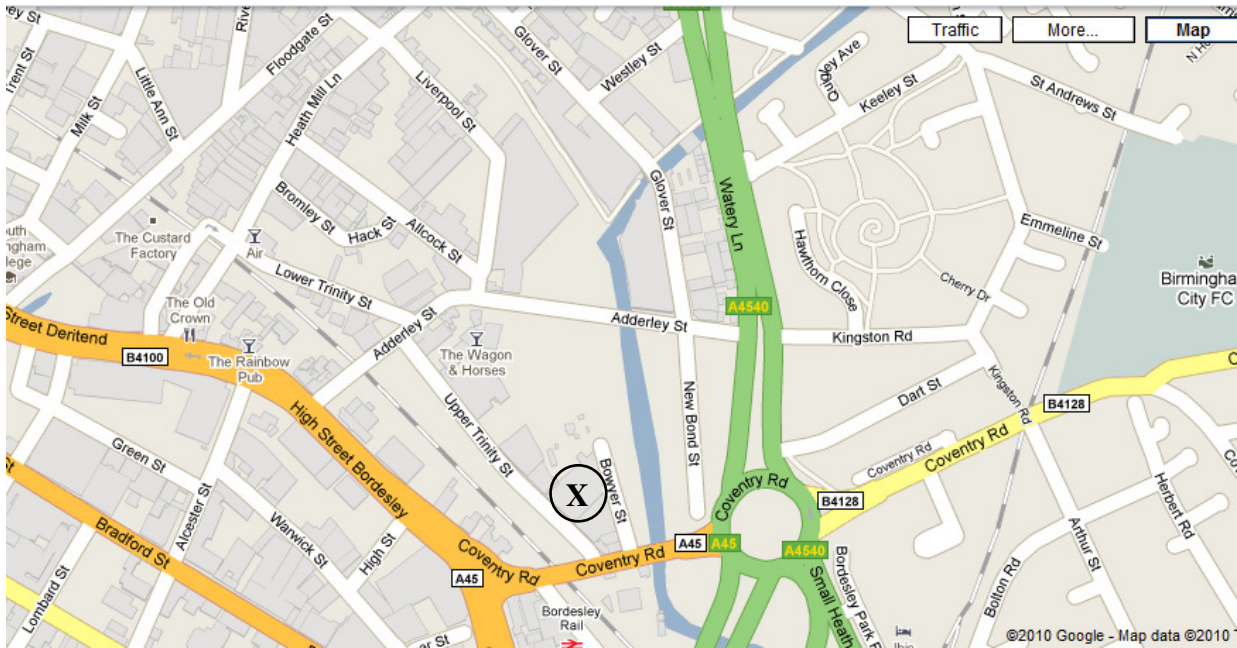

# Eid Tastic 2010

Sunday 19<sup>th</sup> September 2010

Directions to **Pearl Palace**, 7 Upper Trinity Street, Digbeth, Birmingham, B9 4EG

From M6

Take Junction 6 towards Birmingham City Centre  
Continue onto Aston Expressway and take 2<sup>nd</sup> exit toward A4540  
At island take 1<sup>st</sup> exit onto Dartmouth Middleway  
Continue over 3 islands  
At 4<sup>th</sup> Island take 4<sup>th</sup> exit onto A45 Coventry Road  
Take 2<sup>nd</sup> right onto Upper Trinity Street  
Pearl Palace on right hand side

Please Note

Parking is on street

From M40

Continue onto M42 North towards Birmingham Airport  
Take junction 4 onto A34 Stratford Road  
At Camp Hill Circus take 3<sup>rd</sup> exit onto Bordesley Middleway  
At island take 1<sup>st</sup> exit onto Coventry Road  
Take 2<sup>nd</sup> right onto Upper Trinity Street  
Pearl Palace on right hand side

Please Note

Parking is on street